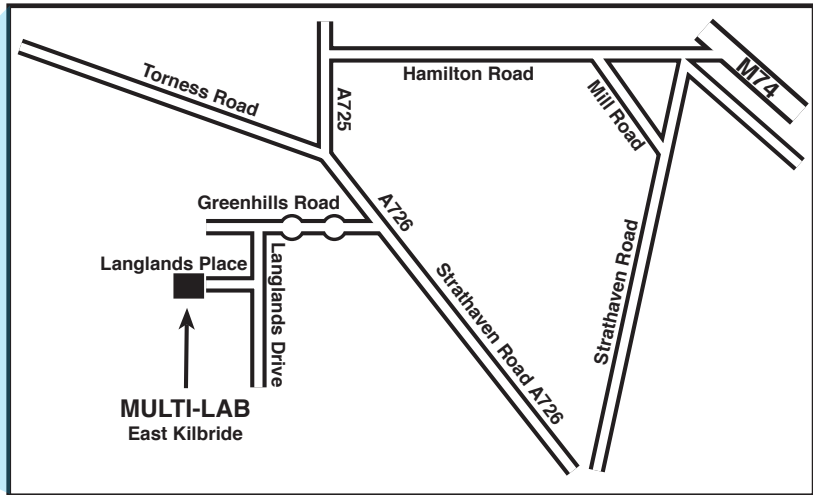

Multi-Lab QuartzTec - East Kilbride

Air

Glasgow Airport - 15 miles

Telephone: +44 (0)870 040 0008

Website: <http://www.glasgowairport.com/>

Rail

East Kilbride Railway Station - 2 miles

Telephone: +44 (0)871 200 4950